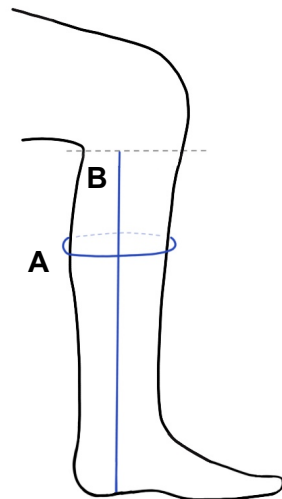

RIDING BOOTS ASPEN

SIZE GUIDE

A) Calf width:

Measure around the widest part of the calf.

Measure over socks and breeches.

B) Height:

Measure from floor to inside of the knee.

Aspen

Size (cm)

36	37	38	39	40	41	42
----	----	----	----	----	----	----

A	Calf
B	Height

36	37	38	38	39	39	40
44	44	45	45,5	46	46	47